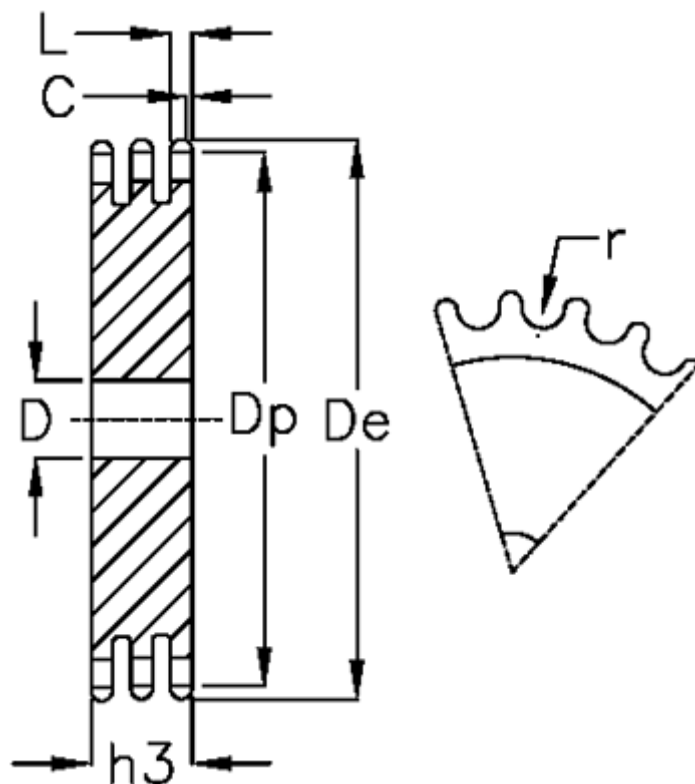

Article number: 616023006114

Description: Plate wheel 10 B-3 Z=114 triplex

## Measures

C	= 2
D	= 30
De	= 584.1
Dp	= 576.13
For chain size	= 5/8 x 3/8
For chain type	= 10 B-3
h3	= 42.1
L	= 9

Number of teeth	= 114
r	= 10.16